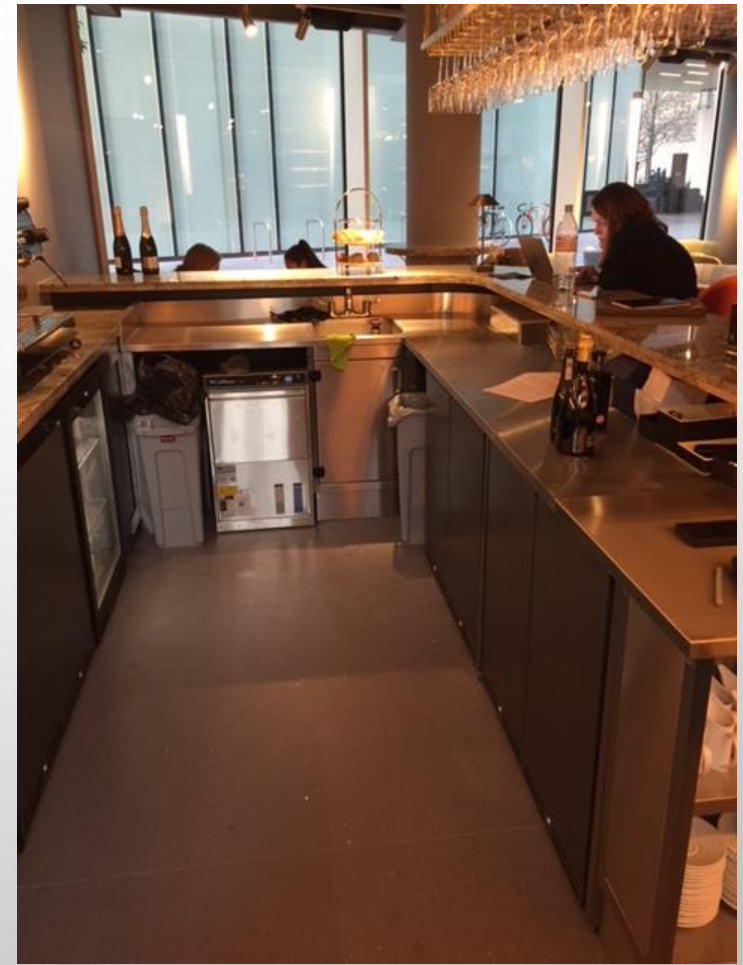

MUDDY DUCK, HETHE

MUDDY DUCK, HETHE

PROSECCO HOUSE

CLIENT – FILETURN CONSTRUCTION
INSTALLATION OF BESPOKE BAR, BAR
EQUIPMENT, WAREWASHING & SMALL PREP
KITCHEN

KEY ITEMS – POWDER COATED BOTTLE
COOLERS TO MATCH SHOP FITTING

PROSECCO HOUSE, MORE LONDON

PROSECCO HOUSE

PROSECCO HOUSE

COMPTOIR GRAND CENTRAL BIRMINGHAM

CLIENT – LEVENT GROUP

COMPLETE FOODSERVICE INSTALLATION
INCLUDING 12M LONG DISPLAY / PREP
COUNTER, ROBATA GRILL, COLDROOMS,
WAREWASHING AND VENTILATION CANOPIES