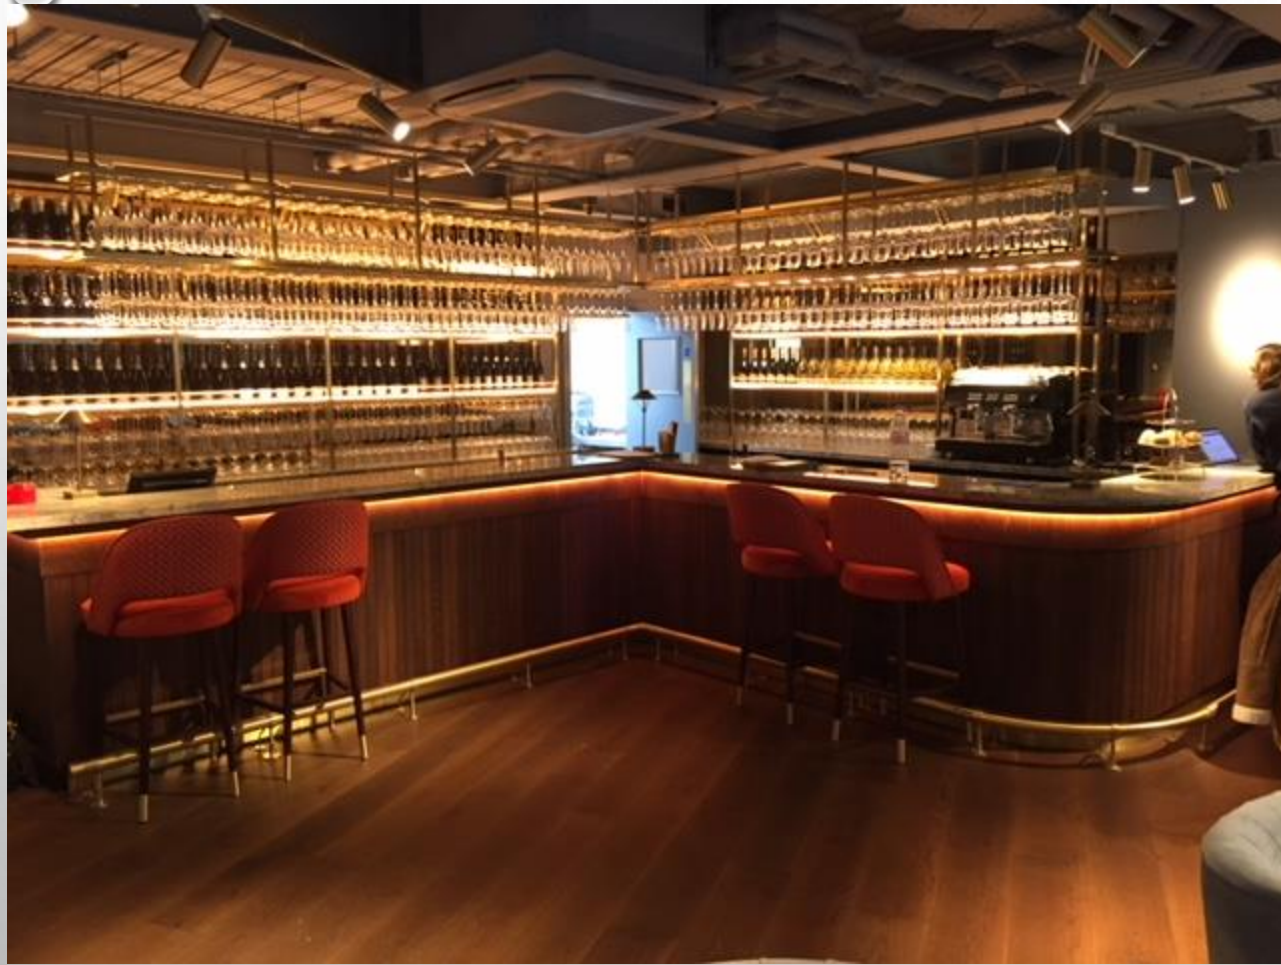

PROSECCO HOUSE, MORE LONDON

PROSECCO HOUSE

PROSECCO HOUSE

COMPTOIR GRAND CENTRAL BIRMINGHAM

CLIENT – LEVENT GROUP

COMPLETE FOODSERVICE INSTALLATION
INCLUDING 12M LONG DISPLAY / PREP
COUNTER, ROBATA GRILL, COLDROOMS,
WAREWASHING AND VENTILATION CANOPIES